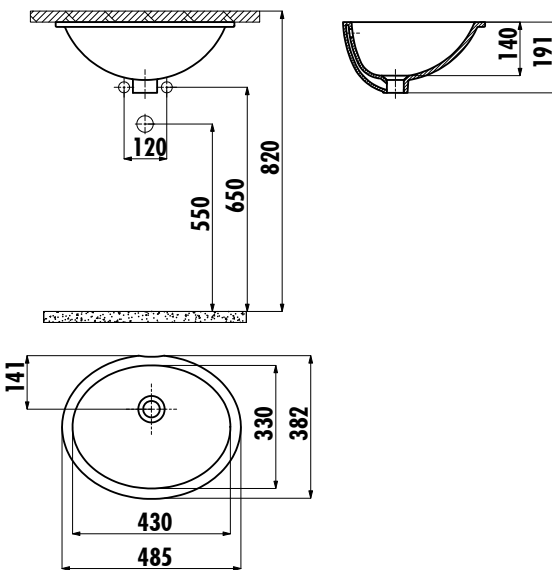

TECHNICAL DRAWING

SPECIFICATIONS

Creavit keeps its rights of making any change to the products.

Quality Management Systems

Customer Satisfaction Certificate

Environmental Management System

LGA

Germany Accreditation Certificate

kiwa

Netherlands Accreditation Certificate

GOST - R

Russia Accreditation Certificate

UkrSEPRO

Ukraine Accreditation Certificate

Israel Accreditation Certificate

Nigeria Accreditation Certificate

European Accreditation Certificate

Turkish Accreditation Certificate